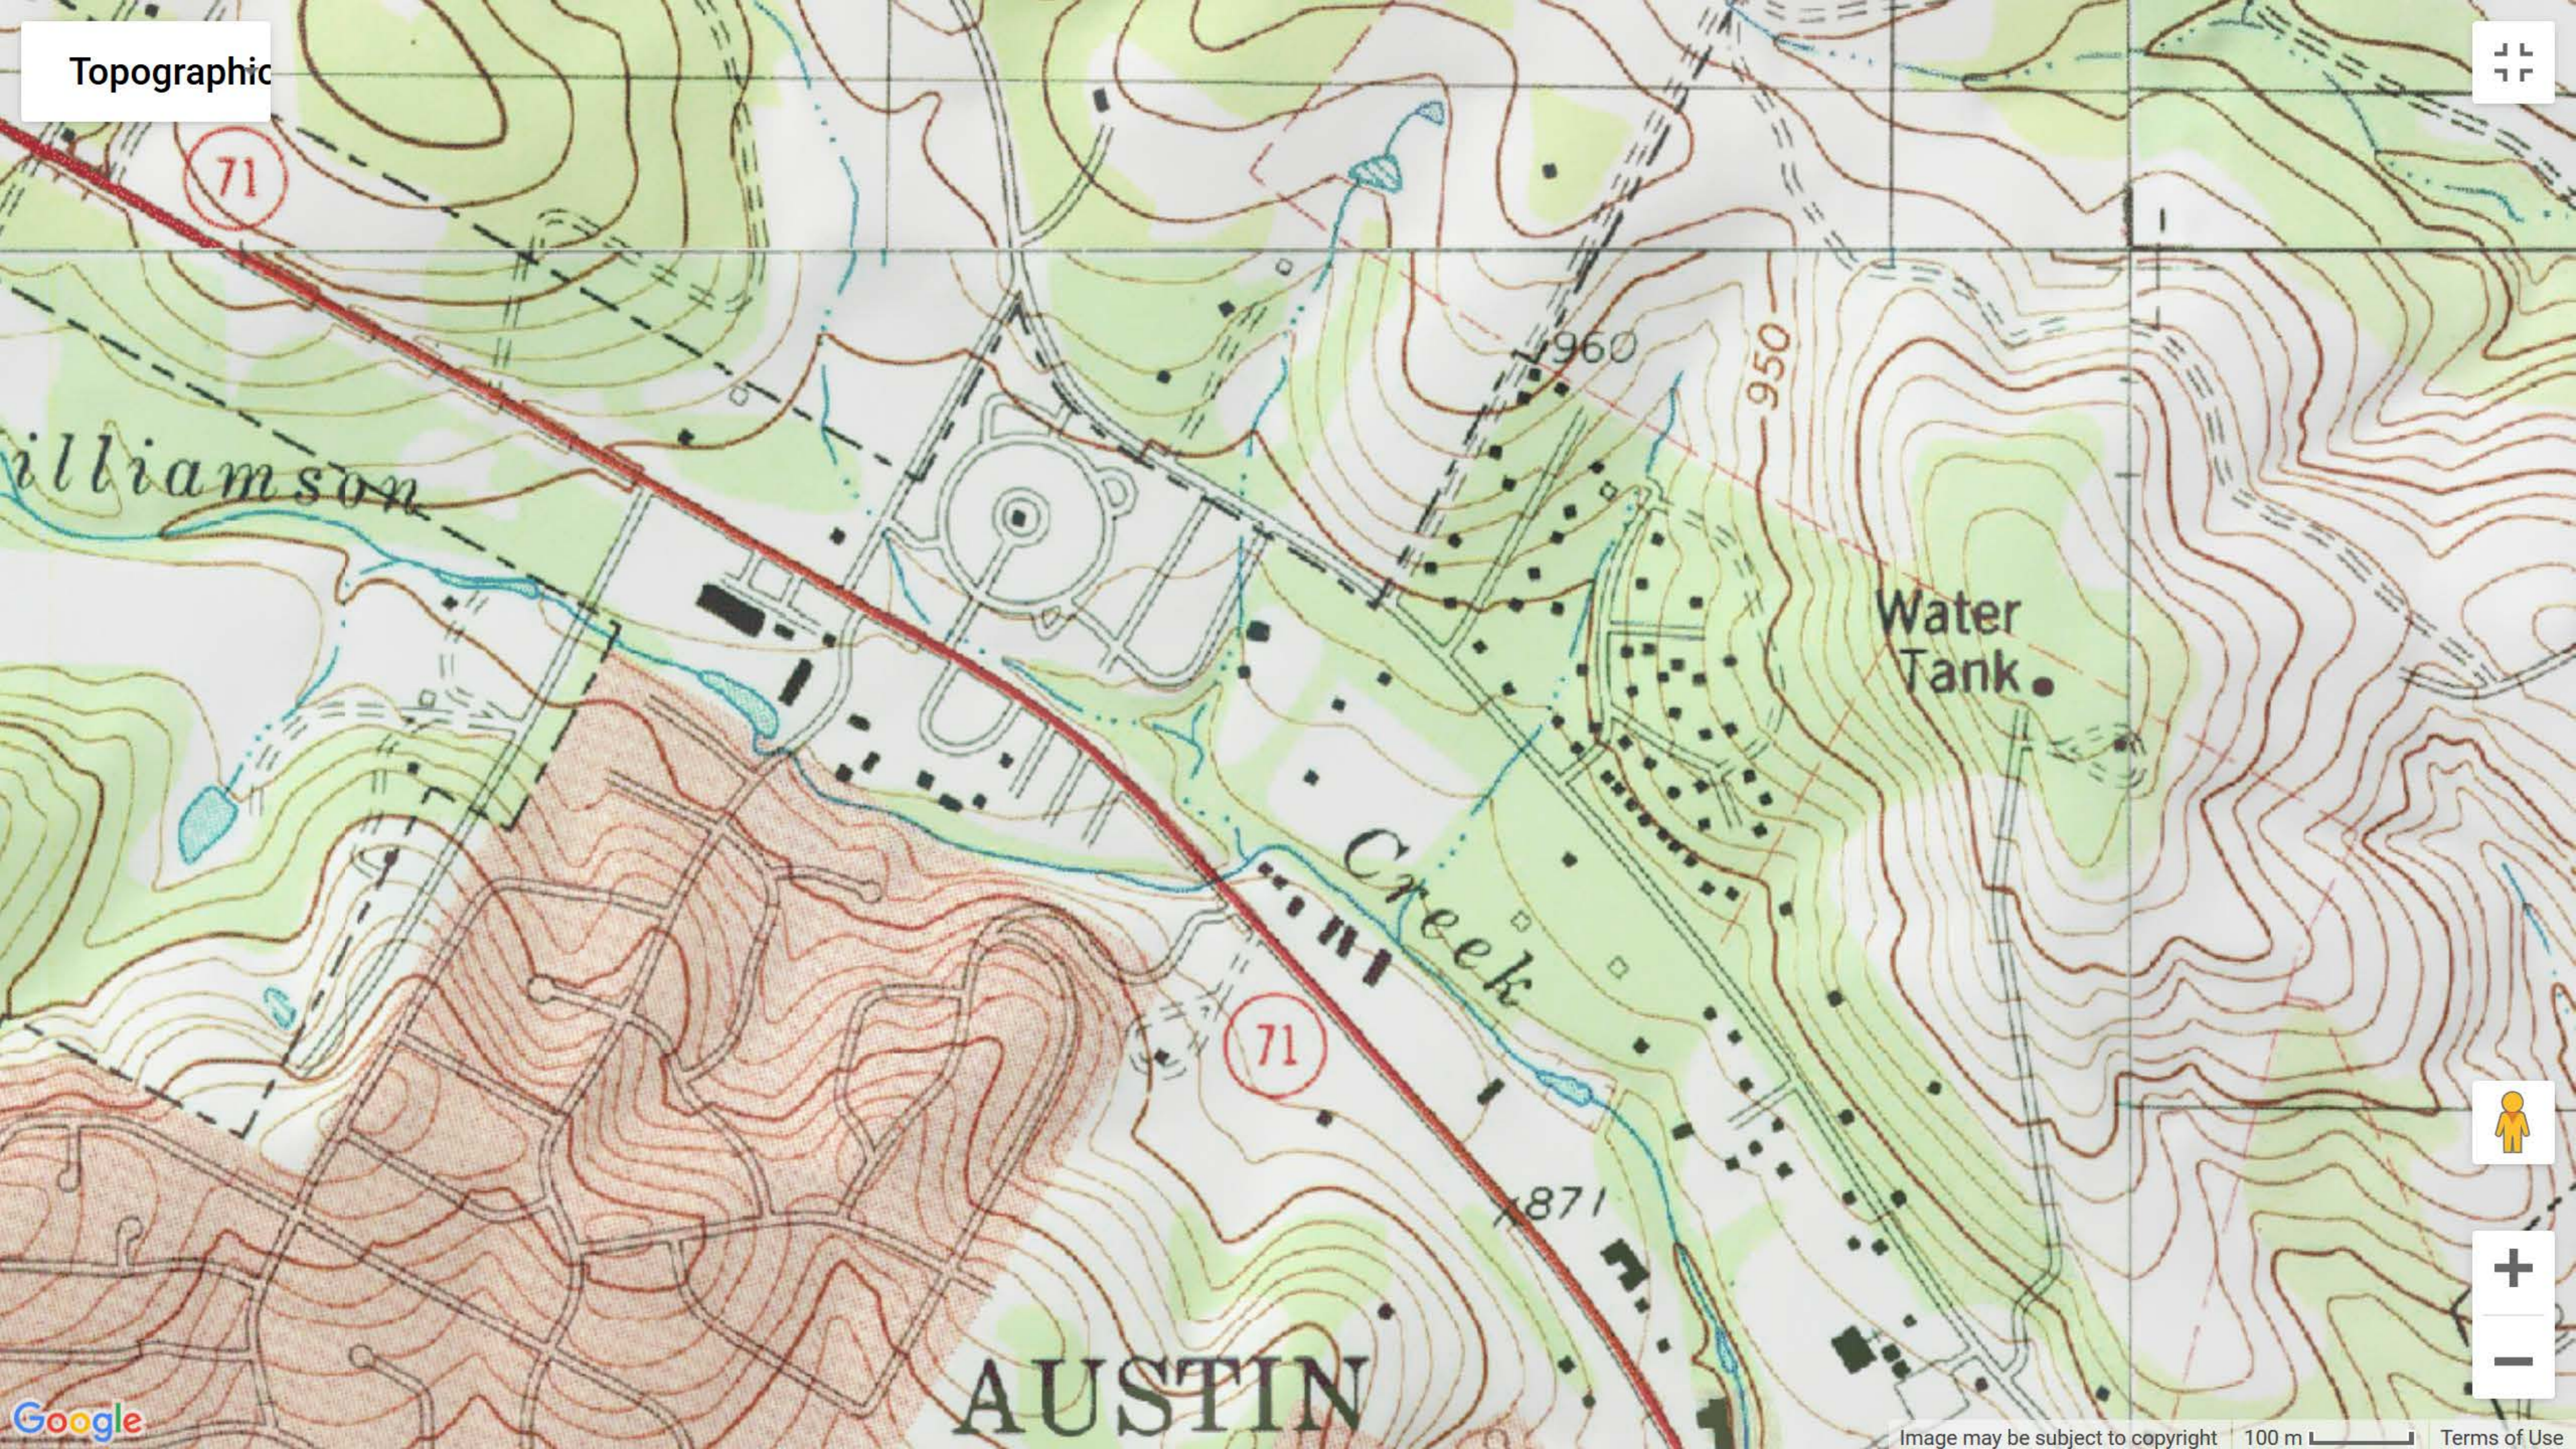

Topographic

71

Williamson

Water Tank

71

AUSTIN